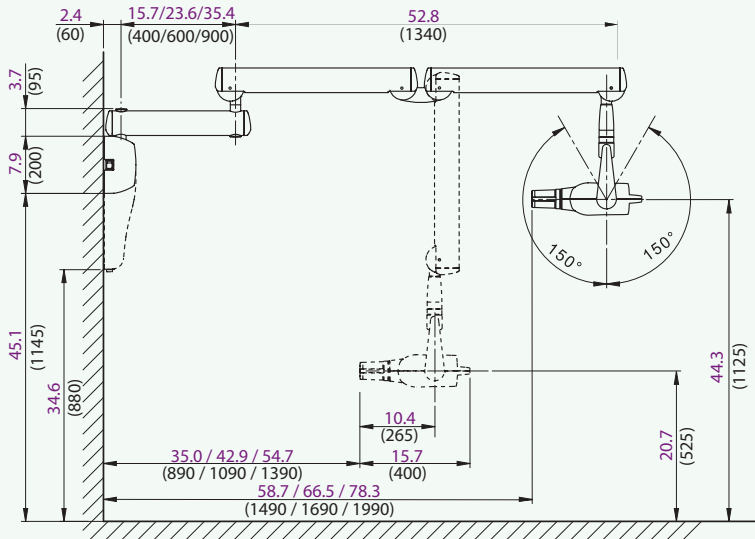

DC Wall Mounted

Side View

Front View