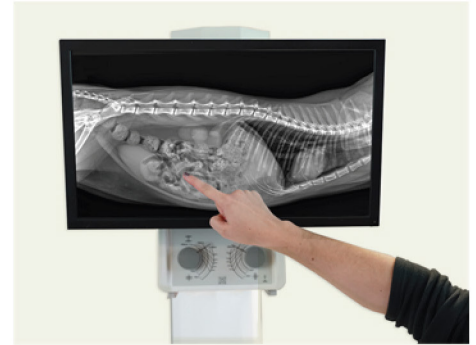

Veterinary DR System

IWV System X

IWV Flat Panel Detector

- 17" x 17" Tethered or 14" x 17" Wireless
- Cesium CSi
- Pixels: 3072x3072 / Pixel Pitch: 140um
- Also available to upgrade most film tables

800.929.4413

help@iwvdigital.com

www.iwvdigital.com

IWV System X

- 21" wide "Heads Up" Touchscreen display
- PC Workstation, Acquisition Software and Touchscreen Monitor
- Anatomical Programming (APR)
 - + Touch and Image
- 4-way float top table
- Hands-free collimator light control

High Frequency Generator

- 32kW / 400mA 125kVp
- Space-saving, inside table base
- Optional 110V power

Single Operator Heads-Up" Control Interface

- Four-step operation without stepping away from table or patient:
 - + Select APR (Touchscreen)
 - + Hands-free collimation
 - + Position patient (4-way float)
 - + Expose—Preview—Save
- Cuts personnel cost in half
- Image available in seconds = Immediate retakes
- Simple. Efficient. Convenient.
- Easier=More radiographs
- More revenue
- Better medicine